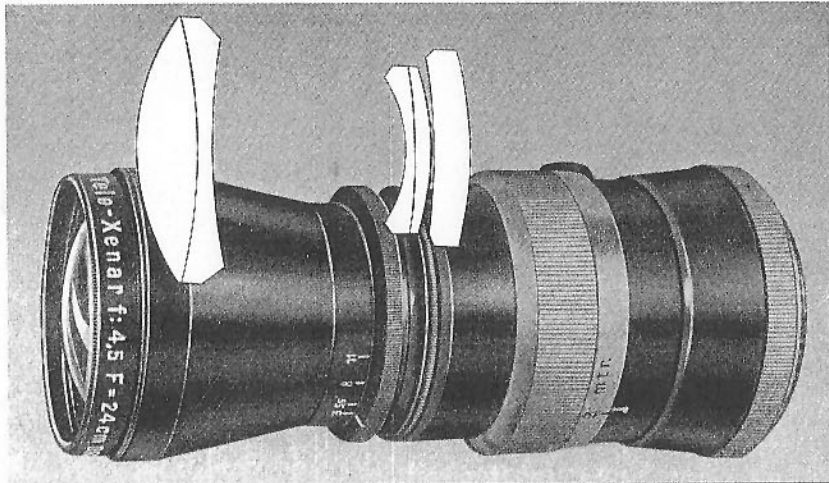

The F: 4,5 Tele-Xenar is a specially large-aperture telephoto-type lens with a fixed focal length. In design it is unsymmetrical, has five components, and is partially cemented. As with all true telephoto lenses, the back component is a negative, and cannot be used separately, though the front component — given a reduced aperture — can be used for special purposes such as reproducing a very small object on an enlarged scale.

**SCHNEIDER TELE-XENAR F: 4,5**

The F: 5,5 Tele-Xenar is also a fixed-focus telephoto-type lens in which the high quality of the Xenar lens has been retained. In spite of its low price, this lens has the great advantage of wide application on account of its simplicity in use. The design involves four components, divided into two cemented lenses in front and two cemented lenses behind. The considerable distortion introduced into some telephoto lenses has been reduced, by this particular design, to a level where it has no material importance.

To obtain a still greater focal length, both the F: 4,5 and F: 5,5 Tele-Xenar lenses may be modified by placing a supplementary lens over the rim of the back component lens. By stopping down to F: 9 or so, the result is a still larger-scale image with an image quality that is satisfactory for most purposes. (See further notes in the section "Supplementary lenses" on page 38 and 41.)